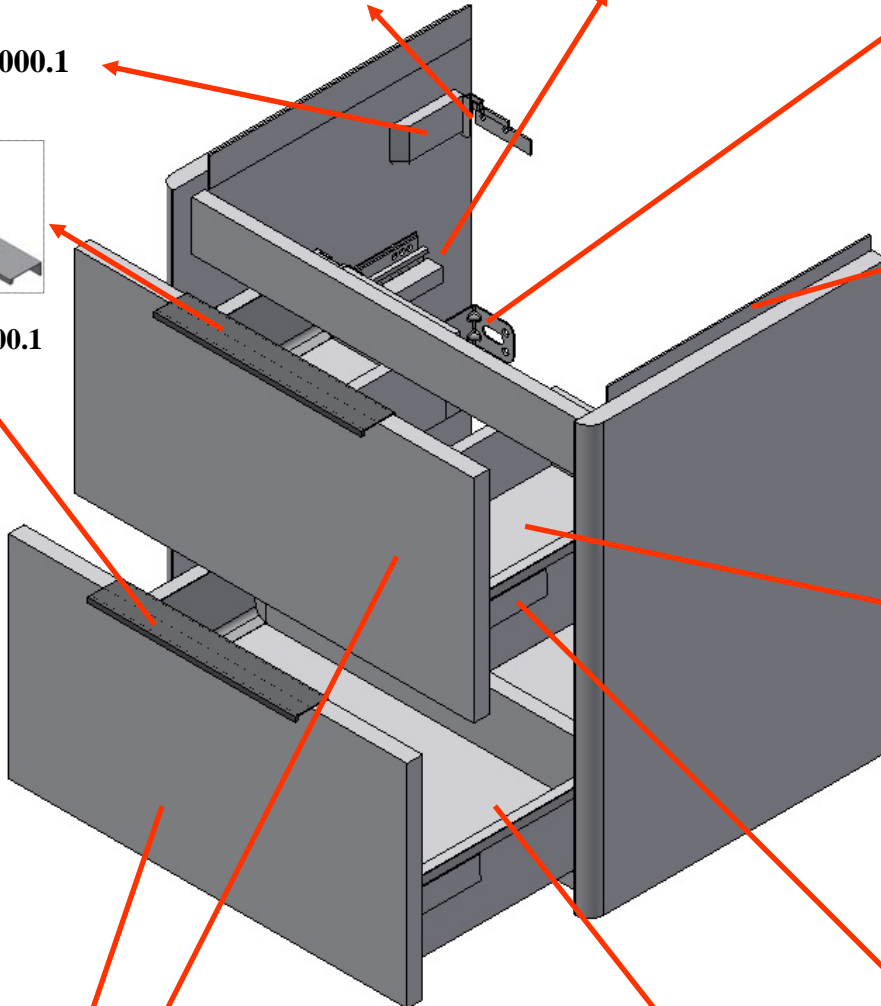

4.9611.4.110.000.1

4.9241.6.097.000.1

	glossy	
260	261	
262	263	999
4.9611.6.110.xxx.1