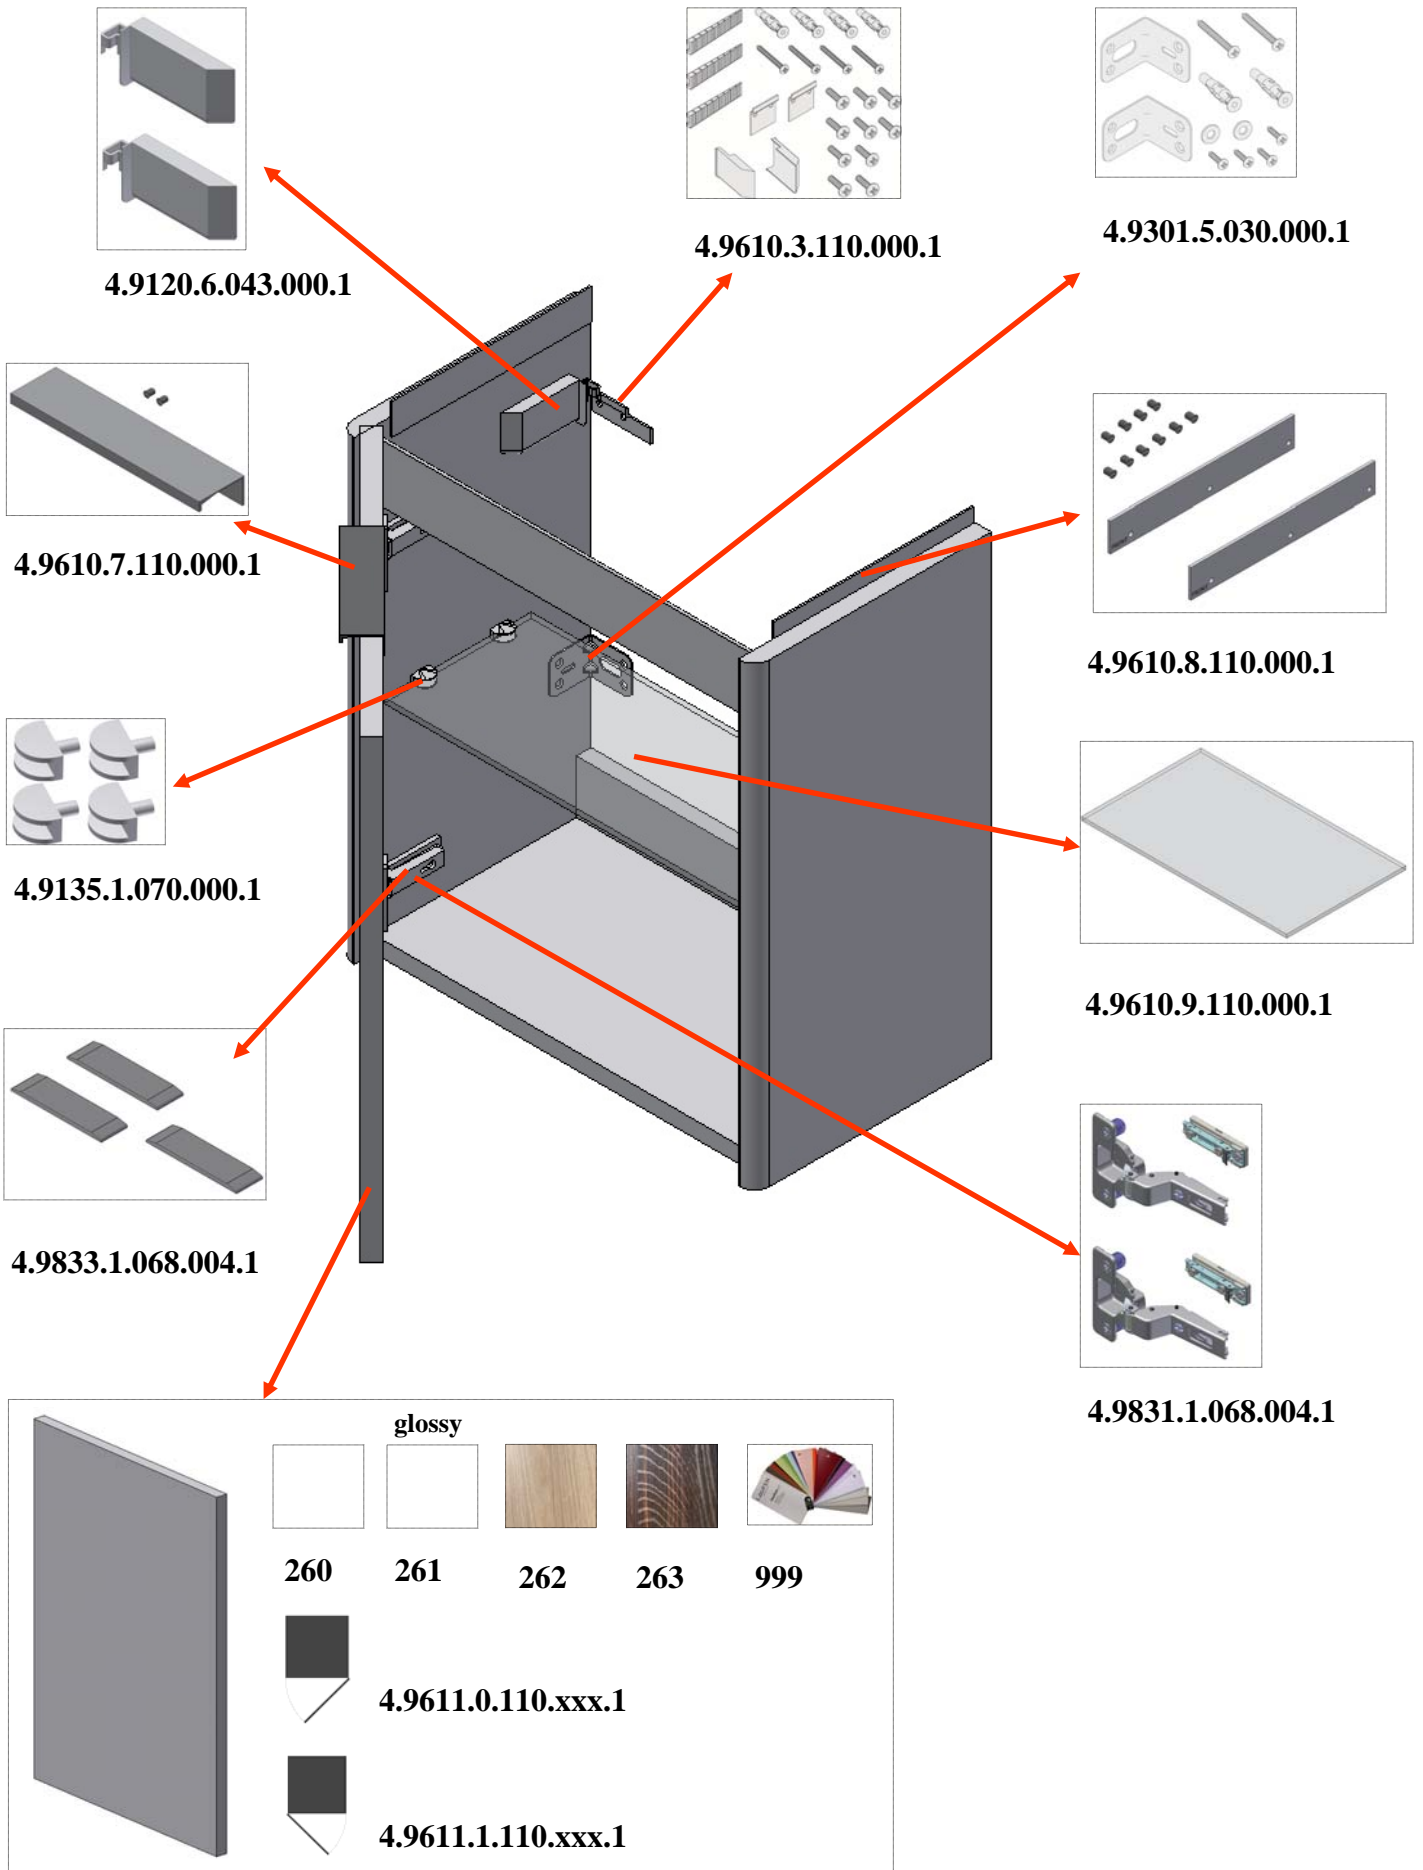

LAUFEN

BASE

SPARE PART LIST 2017

V. 11/11/2020

4.9120.6.043.000.1

4.9610.3.110.000.1

4.9621.3.000.000.1

4.9301.5.030.000.1