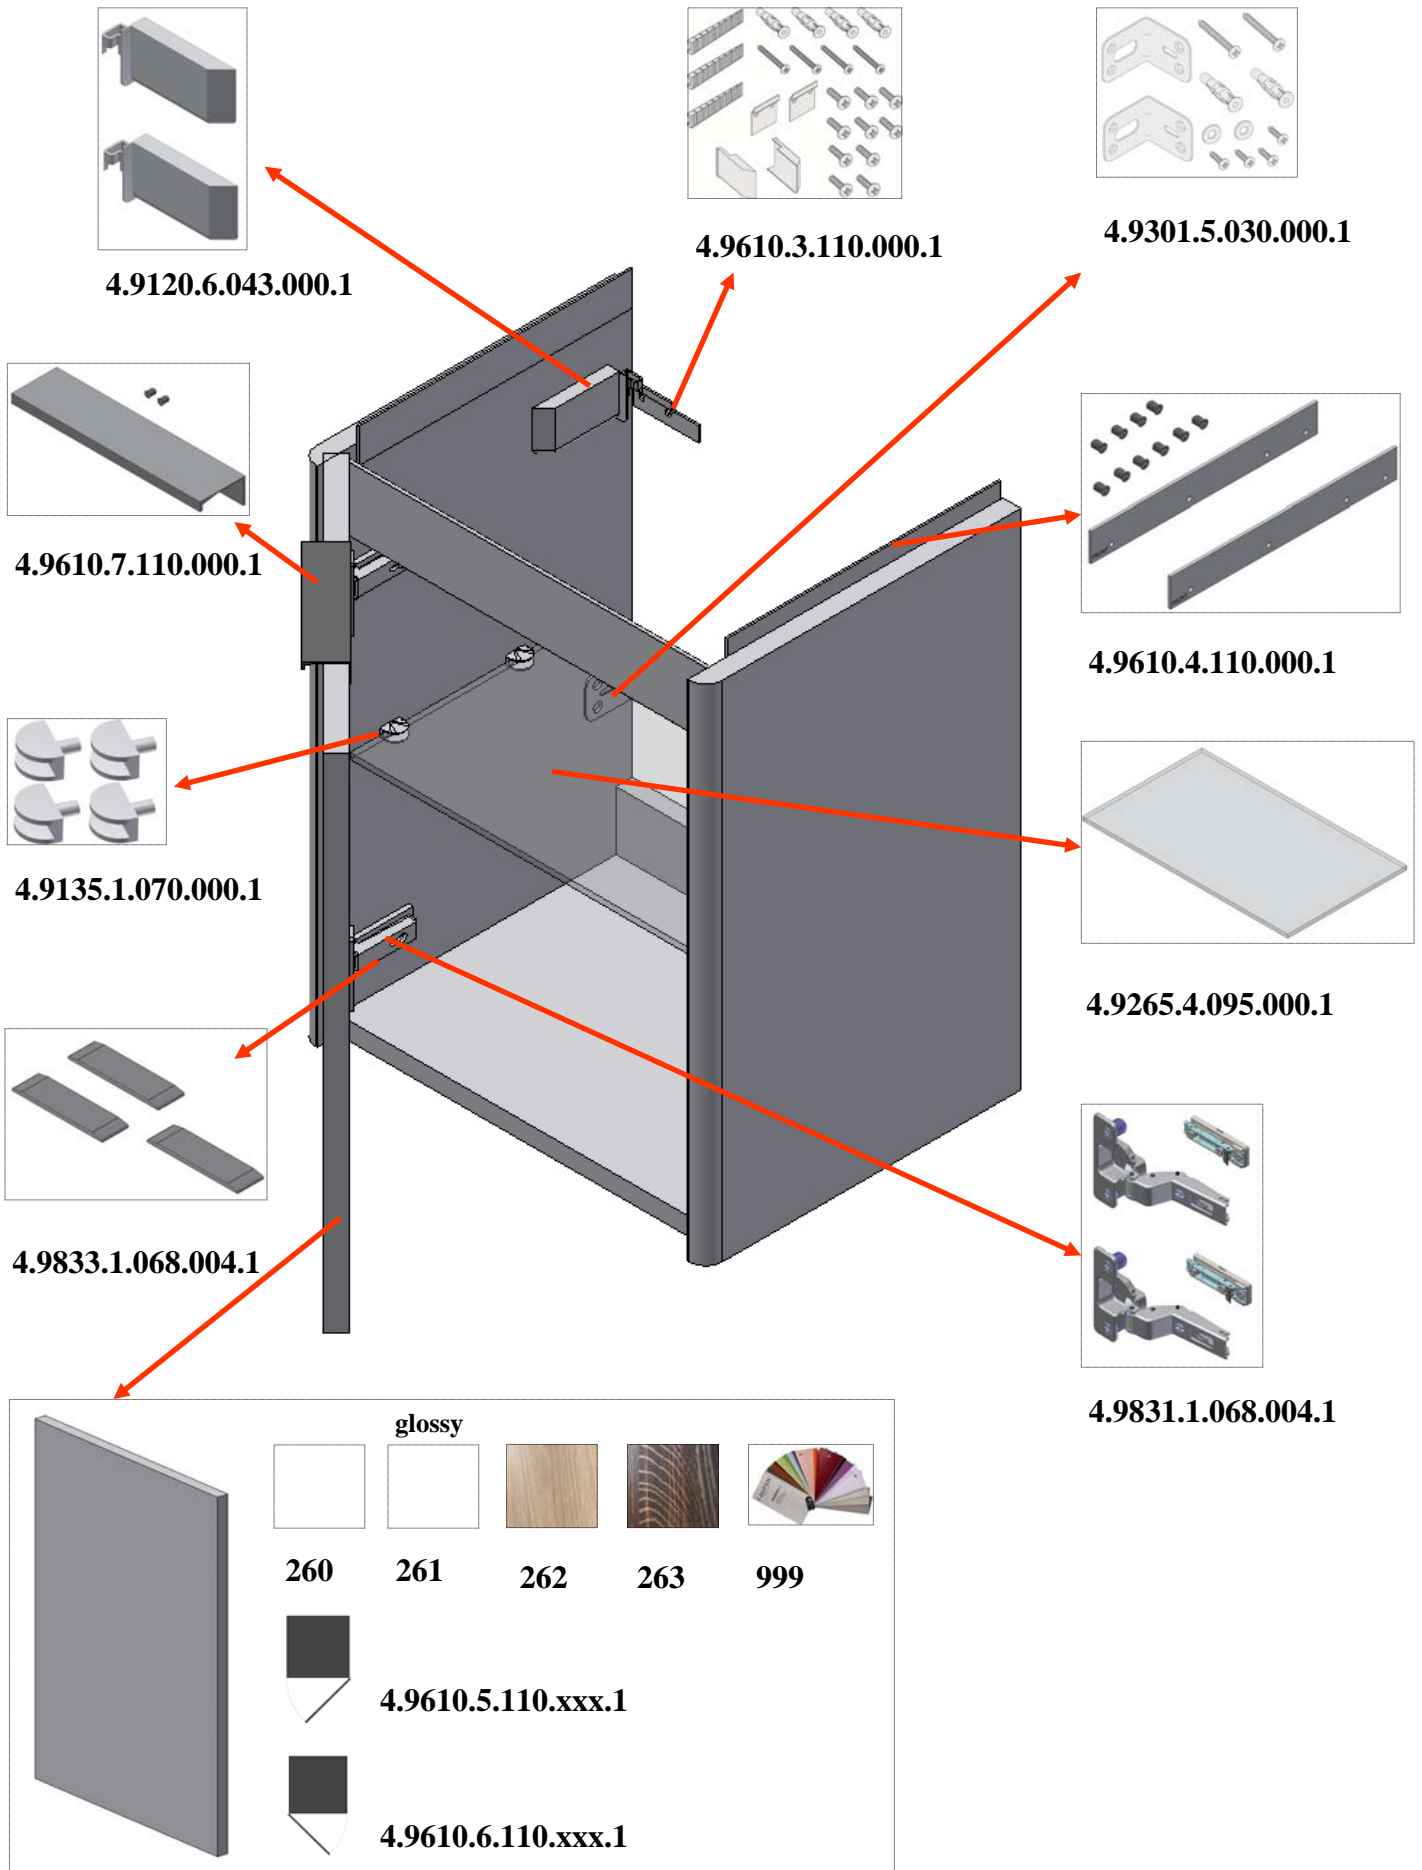

LAUFEN

BASE

SPARE PART LIST 2017

V. 11/11/2020

4.9120.6.043.000.1

4.9610.3.110.000.1

4.9621.3.000.000.1

4.9301.5.030.000.1